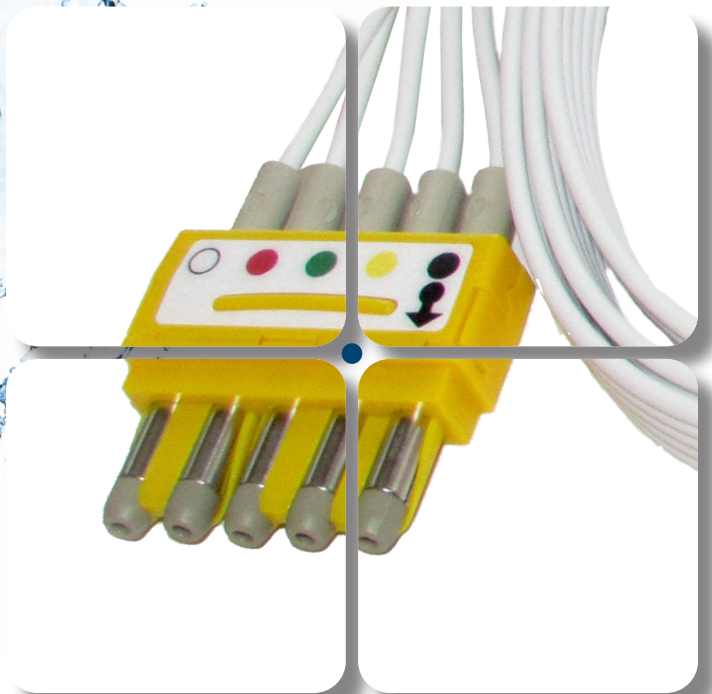

SUPPLIES & ACCESSORIES
TELEMETRY
IEC Color Coding

IEC color coded lead wires for use with Spacelabs Telemetry Transmitter models: 90341, 90343, 90347, 91341, 91343, 91347 and 96281.

Order Code	Description	Length/Size	Qty
------------	-------------	-------------	-----

ECG Lead Wire Sets, DIN Unshielded, Reusable, IEC

Snap

Snap Sets

012-0328-10	5 Lead	61 cm/24 in	1 Set
-------------	--------	-------------	-------

Pinch

Pinch Sets

012-0327-10	5 Lead	61 cm/24 in	1 Set
-------------	--------	-------------	-------

For use with DIN Unshielded Lead Wires

706-0190-00	Aria Telemetry Grouper (96281), IEC		5/Bag
-------------	-------------------------------------	--	-------

IEC color coded lead wires for use with Spacelabs Telemetry Transmitter models: 90341, 90343, 90347, 91341, 91343, 91347 and 96281.

Order Code	Description	Length/Size	Qty
------------	-------------	-------------	-----

Telemetry Accessories

Disposable Pouches and Electrodes

015-0500-02	Ultraview Telemetry pouch (90347)		100/Box
369062-001	ECG electrode, transparent tape, adult, single use	Adult	100/Box
690-0289-00	ECG electrode, transparent tape, adult, single use	Adult	30/Box
690-0262-00	ECG transparent electrode, general/stress	Adult	30/Box